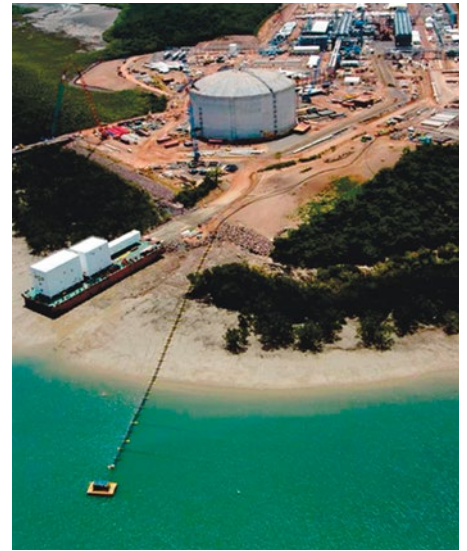

# Oil & Gas

Recognised as a key supplier to the oil & gas industry, National Pump & Energy (NPE) supplies superior, fit for purpose oil and gas equipment designed to meet the demanding international standards of the industry. Equipment and services supplied by NPE has been successfully applied to many of the largest oil & gas projects.